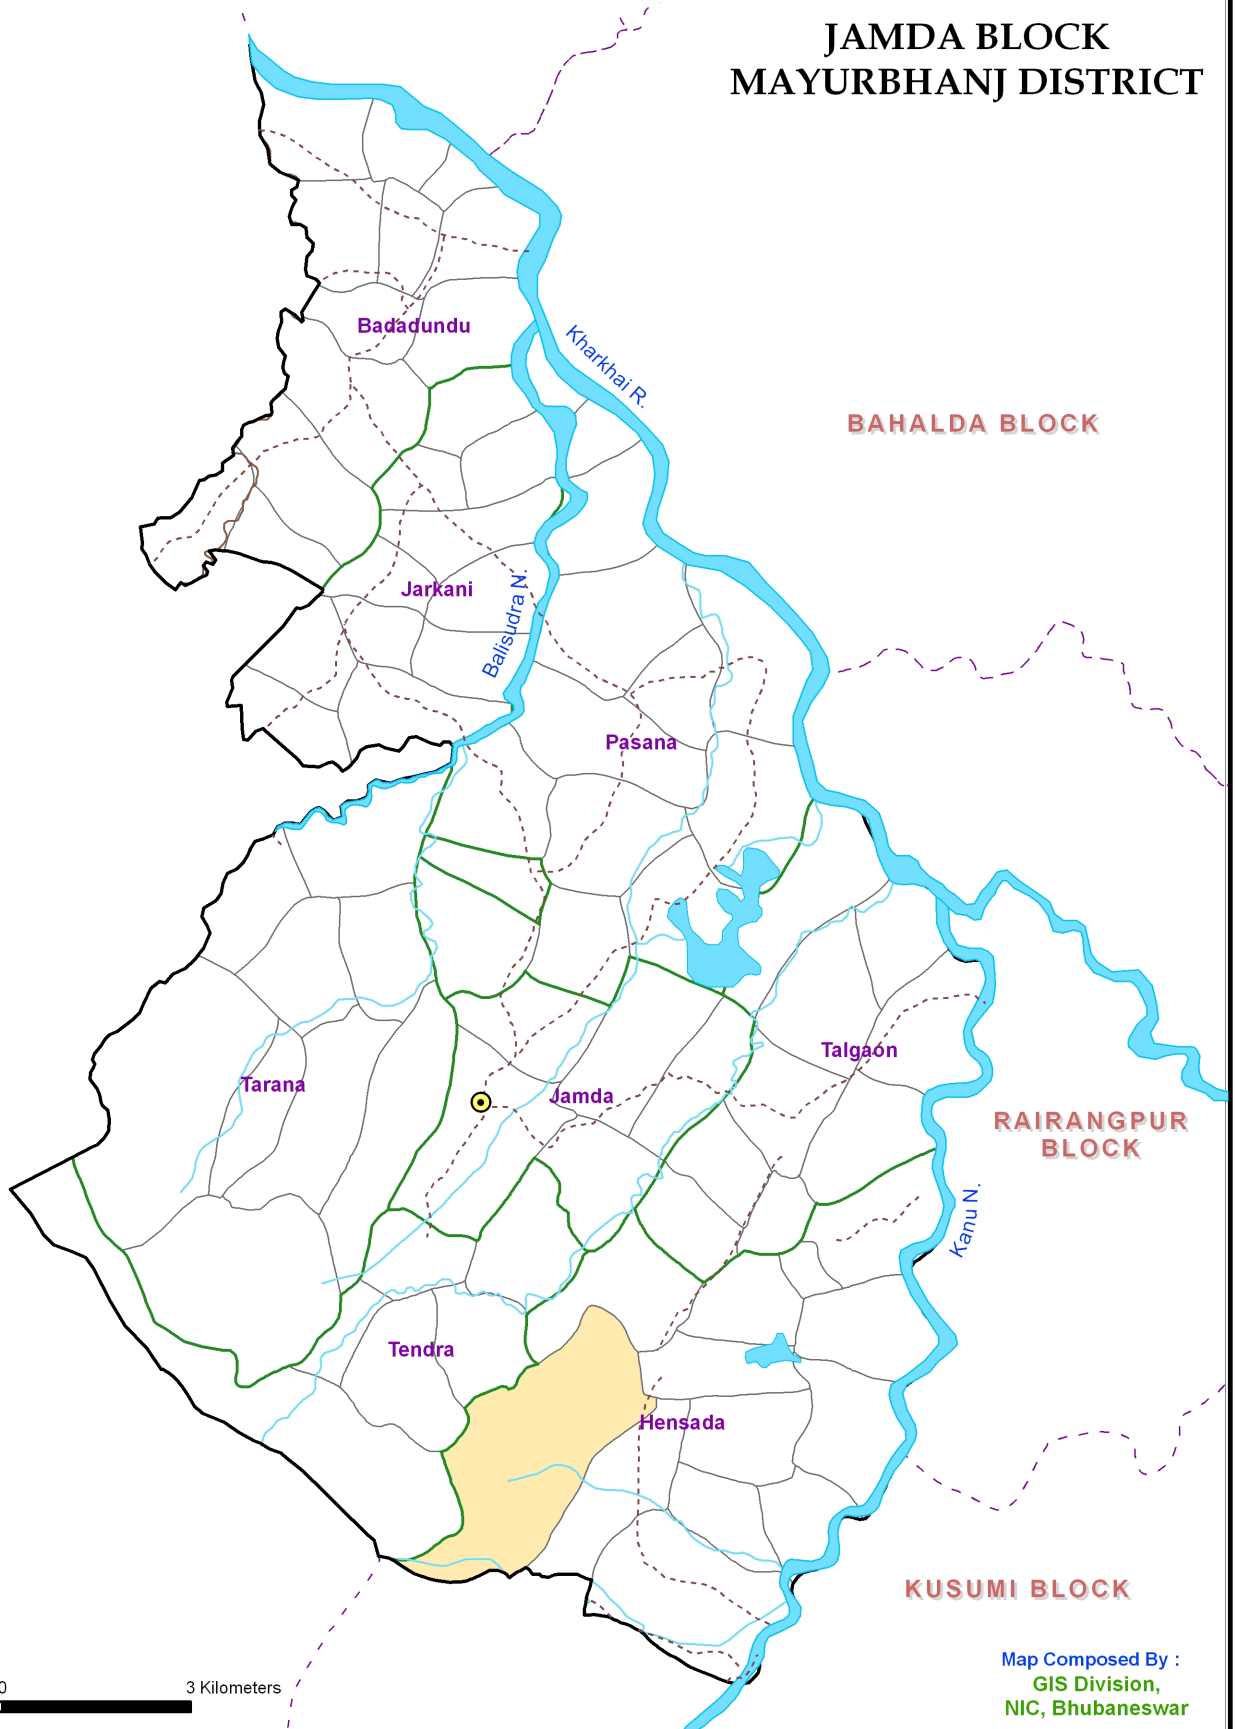

JAMDA BLOCK MAYURBHANJ DISTRICT

J
H
A
R
K
H
A
N
D

Scale :

Map Composed By :
GIS Division,
NIC, Bhubaneswar

INDIA	ODISHA	MAYURBHANJ	LEGEND	
			<ul style="list-style-type: none"> Block Headquarter Nadi/Stream Nala River/Waterbody 	<ul style="list-style-type: none"> Other Road Block Boundary GP Boundary Village Boundary UI Village
Data Source : LISS III Image & District Administration				